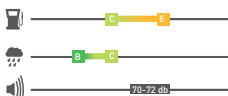

EU LABEL

Average values from all size, on this specific model

RF: REINFORCED
RFT: RUN FLAT
*UNDER DEVELOPMENT

ALL SIZES

215/60 R16 RF 99V	205/50 ZR15 86W	235/45 ZR17 RF 97W
225/60 R16 98V	195/50 R16 84V	245/45 ZR17 RF 99W
235/60 ZR16 100W	205/50 ZR16 RF 91W	215/45 ZR18 RF 93W
185/55 R14 80V	225/50 ZR16 RF 96W	225/45 ZR18 RF 95W
185/55 R15 82V	205/50 ZR17 RF 93W	225/45 ZR18 RFT 91W
195/55 R15 85V	205/50 ZR17 RFT 89W	235/45 ZR18 RF 98W
185/55 R16 RF 87H	215/50 ZR17 RF 95W	245/45 ZR18 RF 100W
195/55 R16 87V	225/50 ZR17 RF 98W	245/45 ZR18 RFT 96W
195/55 R16 RFT 87V	225/50 ZR17 RFT 94W	255/45 ZR18 RF 103W
205/55 ZR16 RF 94W	235/50 ZR18 RF 101W	225/45 ZR19 RF 96W
205/55 R16 RFT 91V		245/45 ZR19 RF 102W
215/55 ZR16 RF 97W	205/45 ZR16 RF 87W	245/45 ZR19 RFT 98W
225/55 ZR16 RF 99W	215/45 R16 RF 90V	255/45 ZR19 RF 104Y
205/55 ZR17 91W	205/45 ZR16 RF 87W	205/40 ZR16 RF 83W
215/55 ZR17 RF 98W	215/45 R16 RF 90V	205/40 ZR17 RF 84W
225/55 ZR17 RF 101W	205/45 ZR17 RF 88W	215/40 ZR16 RF 86W
225/55 ZR17 RFT 97W	215/45 ZR17 RF 91W	215/40 ZR17 RF 87W
235/55 ZR17 RF 103W	225/45 ZR17 RF 94W	235/40 ZR17 RF 94W
195/50 R15 82V	225/45 ZR17 RFT 91W	

* SEE NEXT PAGE FOR THE REST OF SIZES