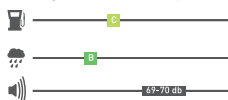

EU LABEL

Average values from all size, on this specific model

* UNDER DEVELOPMENT

ALL SIZES

- 195/60 R15 88H
- 205/55 R16 91H
- 175/70 R14*
- 185/70 R14*
- 175/65 R14*
- 185/65 R14*
- 185/65 R15*
- 195/65 R15*
- 205/65 R15*
- 185/60 R14*
- 185/60 R15*
- 205/60 R16*
- 215/60 R16*
- 185/55 R14*
- 185/55 R15*
- 195/55 R15*
- 195/55 R16*
- 195/50 R15*
- 195/50 R16*