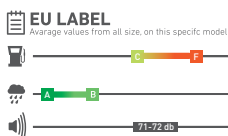

ENJOY THE ROAD EVEN UNDER HEAVY LOAD