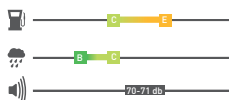

EU LABEL

Average values from all size, on this specific model