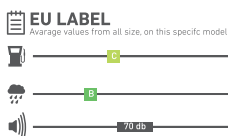

ENJOY THE ROAD WITH PERFECT DYNAMIC STRUCTURE