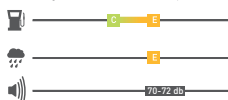

EU LABEL

Average values from all size, on this specific model

RF: REINFORCED

ALL SIZES

235/75 R15 A/S 105H

205/70 R15 A/S 96H

215/70 R15 A/S 98H

215/70 R16 A/S 100H

225/70 R16 A/S RF 107T

235/70 R16 A/S 106H

245/70 R16 A/S 107H

265/70 R16 A/S 112T

255/70 R16 A/S 111T

215/65 R16 A/S 98H

215/65 R16 A/S RF 102H

215/65 R17 A/S 99H

225/65 R17 A/S 102H

235/65 R17 A/S RF 108H

245/65 R17 A/S RF 111H

255/65 R16 A/S 109H

255/65 R17 A/S 110H

265/65 R17 A/S 112H

215/60 R16 A/S 95H

225/60 R17 A/S RF 103H

235/60 R16 A/S 100H