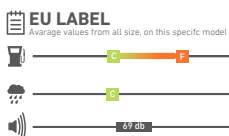

PERFORMANCE HANDLING ANY ROAD