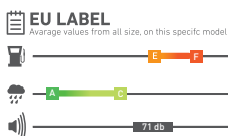

MAXIMUM PERFORMANCE DURING FOUR SEASONS