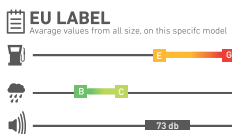

DON'T WORRY ABOUT LOAD IN WINTER