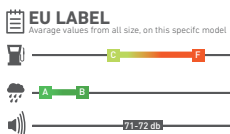

ULTIMATE PERFORMANCE IN SUMMER

ALL SIZES

205/75 R16 C 8PR	110/108R
215/75 R16 C 8PR	113/111R
215/75 R16 C 10PR	116/114R
225/70 R15 C 8PR	112/110R
195/65 R16 C 8PR	104/102T
205/65 R16 C 8PR	107/105T
215/65 R15 C 6PR	104/102T
215/65 R16 C 8PR	109/107R
235/65 R16 C 8PR	115/113R
235/65 R16 C 12PR	121/119R
285/65 R16 C 10PR	128N ..
195/60 R16 C 6PR	99/97T