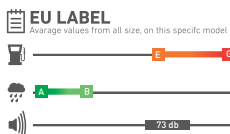

TIRES FOR INCREASING THE SAFETY OF LIGHT TRUCKS DRIVING ON WET, SNOW OR ICE COVERED ROADWAYS.