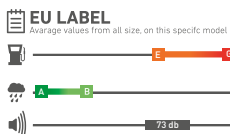

TIRES FOR INCREASING THE SAFETY OF LIGHT TRUCKS DRIVING ON WET, SNOW OR ICE COVERED ROADWAYS.