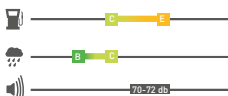

EU LABEL

RF: REINFORCED
RFT: RUN FLAT
*UNDER DEVELOPMENT

ALL SIZES

215/60 R16 RF 99V	205/50 ZR15 86W	235/45 ZR17 RF 97W
225/60 R16 98V	195/50 R16 84V	245/45 ZR17 RF 99W
235/60 ZR16 100W	205/50 ZR16 RF 91W	215/45 ZR18 RF 93W
185/55 R14 80V	225/50 ZR16 RF 96W	225/45 ZR18 RF 95W
185/55 R15 82V	205/50 ZR17 RF 93W	225/45 ZR18 RFT 91W
195/55 R15 85V	205/50 ZR17 RFT 89W	235/45 ZR18 RF 98W
185/55 R16 RF 87H	215/50 ZR17 RF 95W	245/45 ZR18 RF 100W
195/55 R16 87V	225/50 ZR17 RF 98W	245/45 ZR18 RFT 96W
195/55 R16 RFT 87V	225/50 ZR17 RFT 94W	255/45 ZR18 RF 103W
205/55 ZR16 RF 94W	235/50 ZR18 RF 101W	225/45 ZR19 RF 96W
205/55 R16 RFT 91V	195/45 R16 RF 84V	245/45 ZR19 RF 102W
215/55 ZR16 RF 97W	205/45 ZR16 RF 87W	245/45 ZR19 RFT 98W
225/55 ZR16 RF 99W	215/45 R16 RF 90V	255/45 ZR19 RF 104Y
205/55 ZR17 91W	205/45 ZR16 RF 87W	205/40 ZR16 RF 83W
215/55 ZR17 RF 98W	215/45 R16 RF 90V	205/40 ZR17 RF 84W
225/55 ZR17 RF 101W	205/45 ZR17 RF 88W	215/40 ZR16 RF 86W
225/55 ZR17 RFT 97W	215/45 ZR17 RF 91W	215/40 ZR17 RF 87W
235/55 ZR17 RF 103W	225/45 ZR17 RF 94W	235/40 ZR17 RF 94W
195/50 R15 82V	225/45 ZR17 RFT 91W	

* SEE NEXT PAGE FOR THE REST OF SIZES