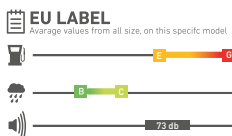

DON'T WORRY ABOUT LOAD IN WINTER