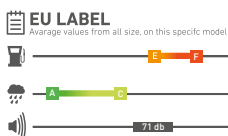

MAXIMUM PERFORMANCE DURING FOUR SEASONS