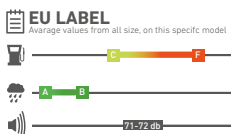

ULTIMATE PERFORMANCE IN SUMMER

ALL SIZES

205/75 R16 C 8PR	110/108R
215/75 R16 C 8PR	113/111R
215/75 R16 C 10PR	116/114R
225/70 R15 C 8PR	112/110R
195/65 R16 C 8PR	104/102T
205/65 R16 C 8PR	107/105T
215/65 R15 C 6PR	104/102T
215/65 R16 C 8PR	109/107R
235/65 R16 C 8PR	115/113R
235/65 R16 C 12PR	121/119R
285/65 R16 C 10PR	128N ..
195/60 R16 C 6PR	99/97T