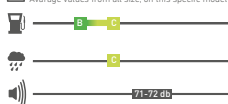

EU LABEL

Average values from all size, on this specific model

RF: REINFORCED
RFT: RUN FLAT
*UNDER DEVELOPMENT

ALL SIZES

235/65 R17 H/T RF	108V	235/55 R19 H/T RF	105V
215/60 R17 H/T	96V	245/55 R19 H/T	103H
225/60 R18 H/T	100H	255/55 R18 H/T RF	109V ..
235/60 R17 H/T	102V	255/55 R19 H/T RF	111V ..
235/60 R18 H/T RF	107V	275/55 R19 H/T	111V
245/60 R18 H/T	105H	235/50 R18 H/T RF	101V ..
255/60 R17 H/T	106V ..	255/50 R19 H/T RF	107V ..
255/60 R18 H/T RF	112V ..	255/50 ZR19 RF RFT H/T	107W ..
265/60 R18 H/T	110H ..	265/50 ZR19 H/T RF	110W ..
265/60 R18 H/T	110V ..	275/45 ZR19 H/T RF	108W ..
215/55 R18 H/T	95H	275/45 ZR20 H/T RF	110W ..
225/55 R19 H/T	99H	285/45 R19 H/T RF	107V ..
225/55 R18 H/T	98V	275/40 ZR20 H/T RF	102W ..
225/55 R17 H/T	97V	315/35 ZR20 RF*	
235/55 R17 H/T RF	103V	315/35 ZR20 RF RFT*	
235/55 R18 H/T	100V