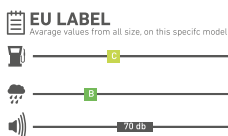

ENJOY THE ROAD WITH PERFECT DYNAMIC STRUCTURE