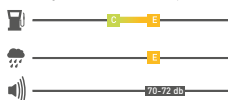

EU LABEL

Average values from all size, on this specific model

RF: REINFORCED

ALL SIZES

235/75 R15 A/S 105H

205/70 R15 A/S 96H

215/70 R15 A/S 98H

215/70 R16 A/S 100H

225/70 R16 A/S RF 107T

235/70 R16 A/S 106H

245/70 R16 A/S 107H

265/70 R16 A/S 112T

255/70 R16 A/S 111T

215/65 R16 A/S 98H

215/65 R16 A/S RF 102H

215/65 R17 A/S 99H

225/65 R17 A/S 102H

235/65 R17 A/S RF 108H

245/65 R17 A/S RF 111H

255/65 R16 A/S 109H

255/65 R17 A/S 110H

265/65 R17 A/S 112H

215/60 R16 A/S 95H

225/60 R17 A/S RF 103H

235/60 R16 A/S 100H