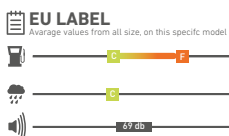

PERFORMANCE HANDLING ANY ROAD