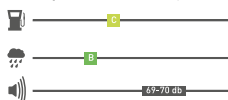

EU LABEL

Average values from all size, on this specific model

* UNDER DEVELOPMENT

ALL SIZES

- 195/60 R15 88H
- 205/55 R16 91H
- 175/70 R14*
- 185/70 R14*
- 175/65 R14*
- 185/65 R14*
- 185/65 R15*
- 195/65 R15*
- 205/65 R15*
- 185/60 R14*
- 185/60 R15*
- 205/60 R16*
- 215/60 R16*
- 185/55 R14*
- 185/55 R15*
- 195/55 R15*
- 195/55 R16*
- 195/50 R15*
- 195/50 R16*