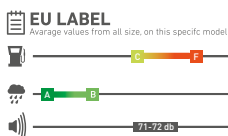

ENJOY THE ROAD EVEN UNDER HEAVY LOAD